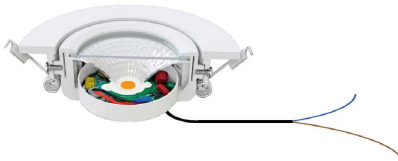

CONNECTION SOLUTION

1

Driver integrated led spotlight

- Connect to **110V dimmable**
- Connect to **230V dimmable**
- Connect to **DC10~30V**   Connect to battery
- Connect to **12V or 24V Transformer**
  Connect to **DMX512 Transformer**

2

3 CCT SWITCH

- 2000K,3000K,4000K
- 2700K,3500K,5000K
- 2700K,4000K,6000K